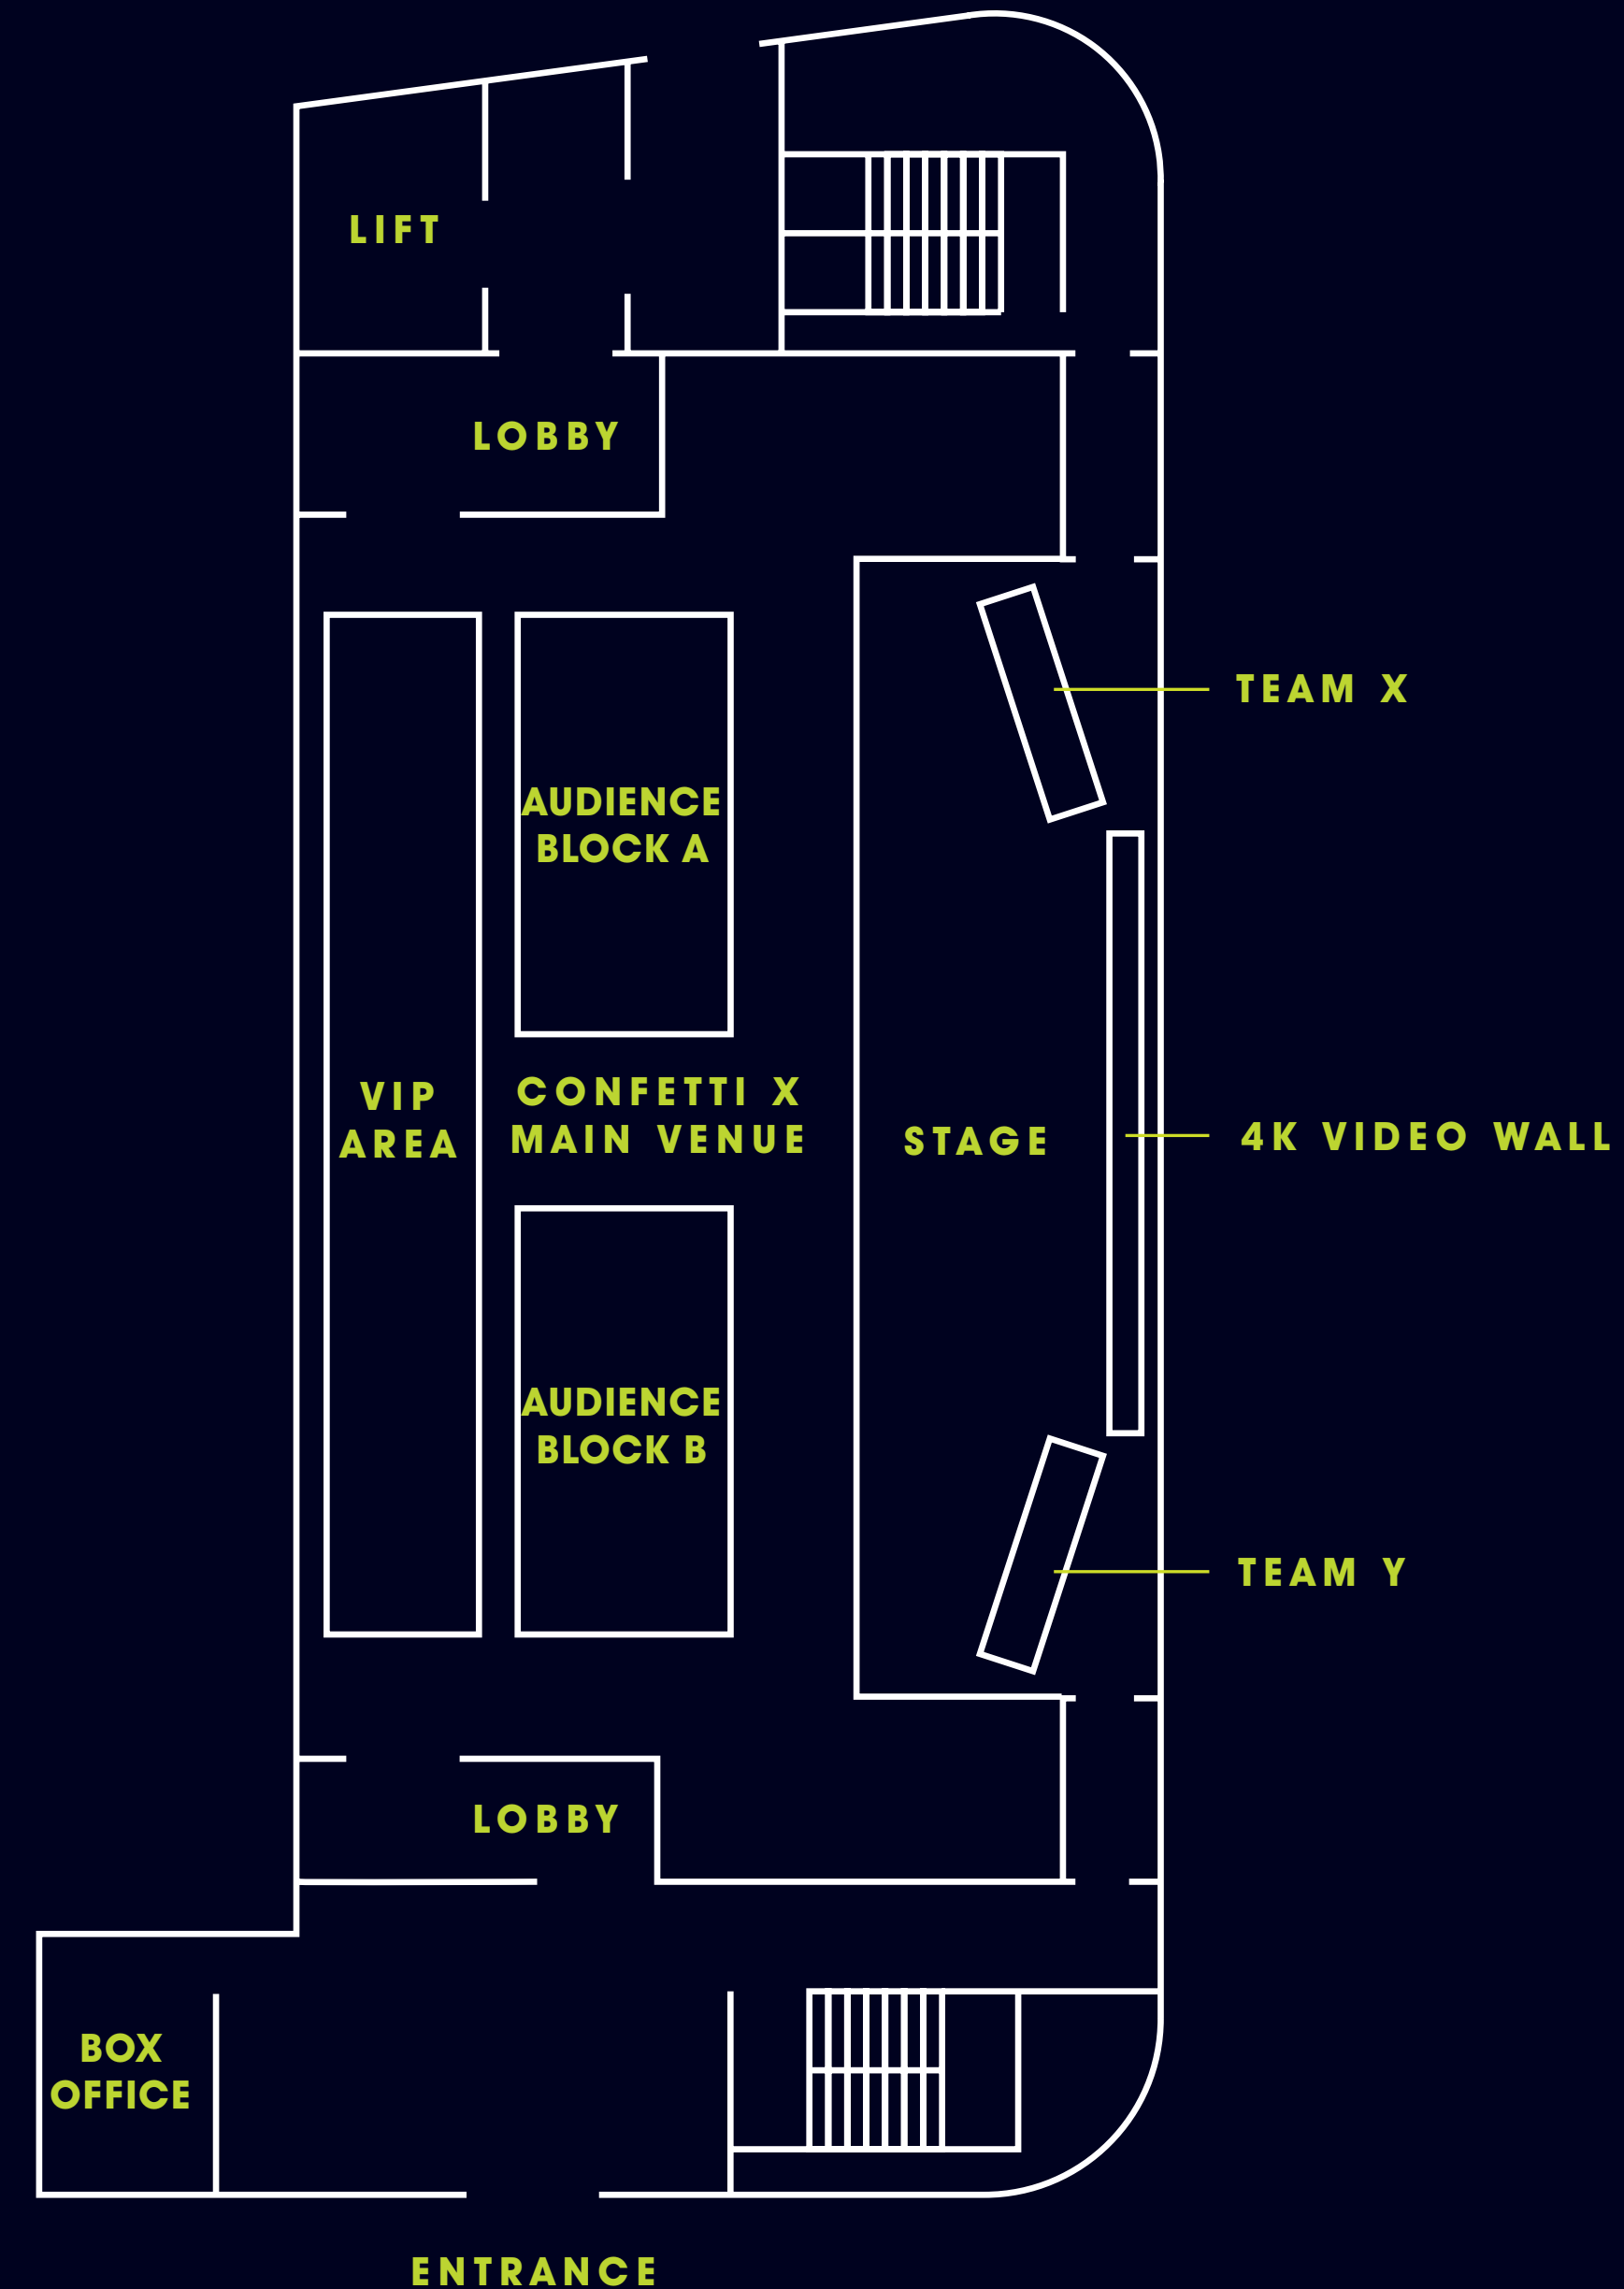

Venue spec:

- 100-seater 4,000 sqft multi-event esports venue and content studio
- Fully flexible competition space for all game formats
- Full moving head lighting rig
- 4k broadcast and content creation infrastructure
- Virtual live productions with Unreal Engine
- 10m x 4m 4k LED video wall with LED wings
- VIP areas with hospitality service
- Fully integrated AV distribution networks across all facilities
- Multiple redundant ISP connections at multi-gigabit speeds
- Fully redundant network infrastructure
- Wifi 6 access points throughout