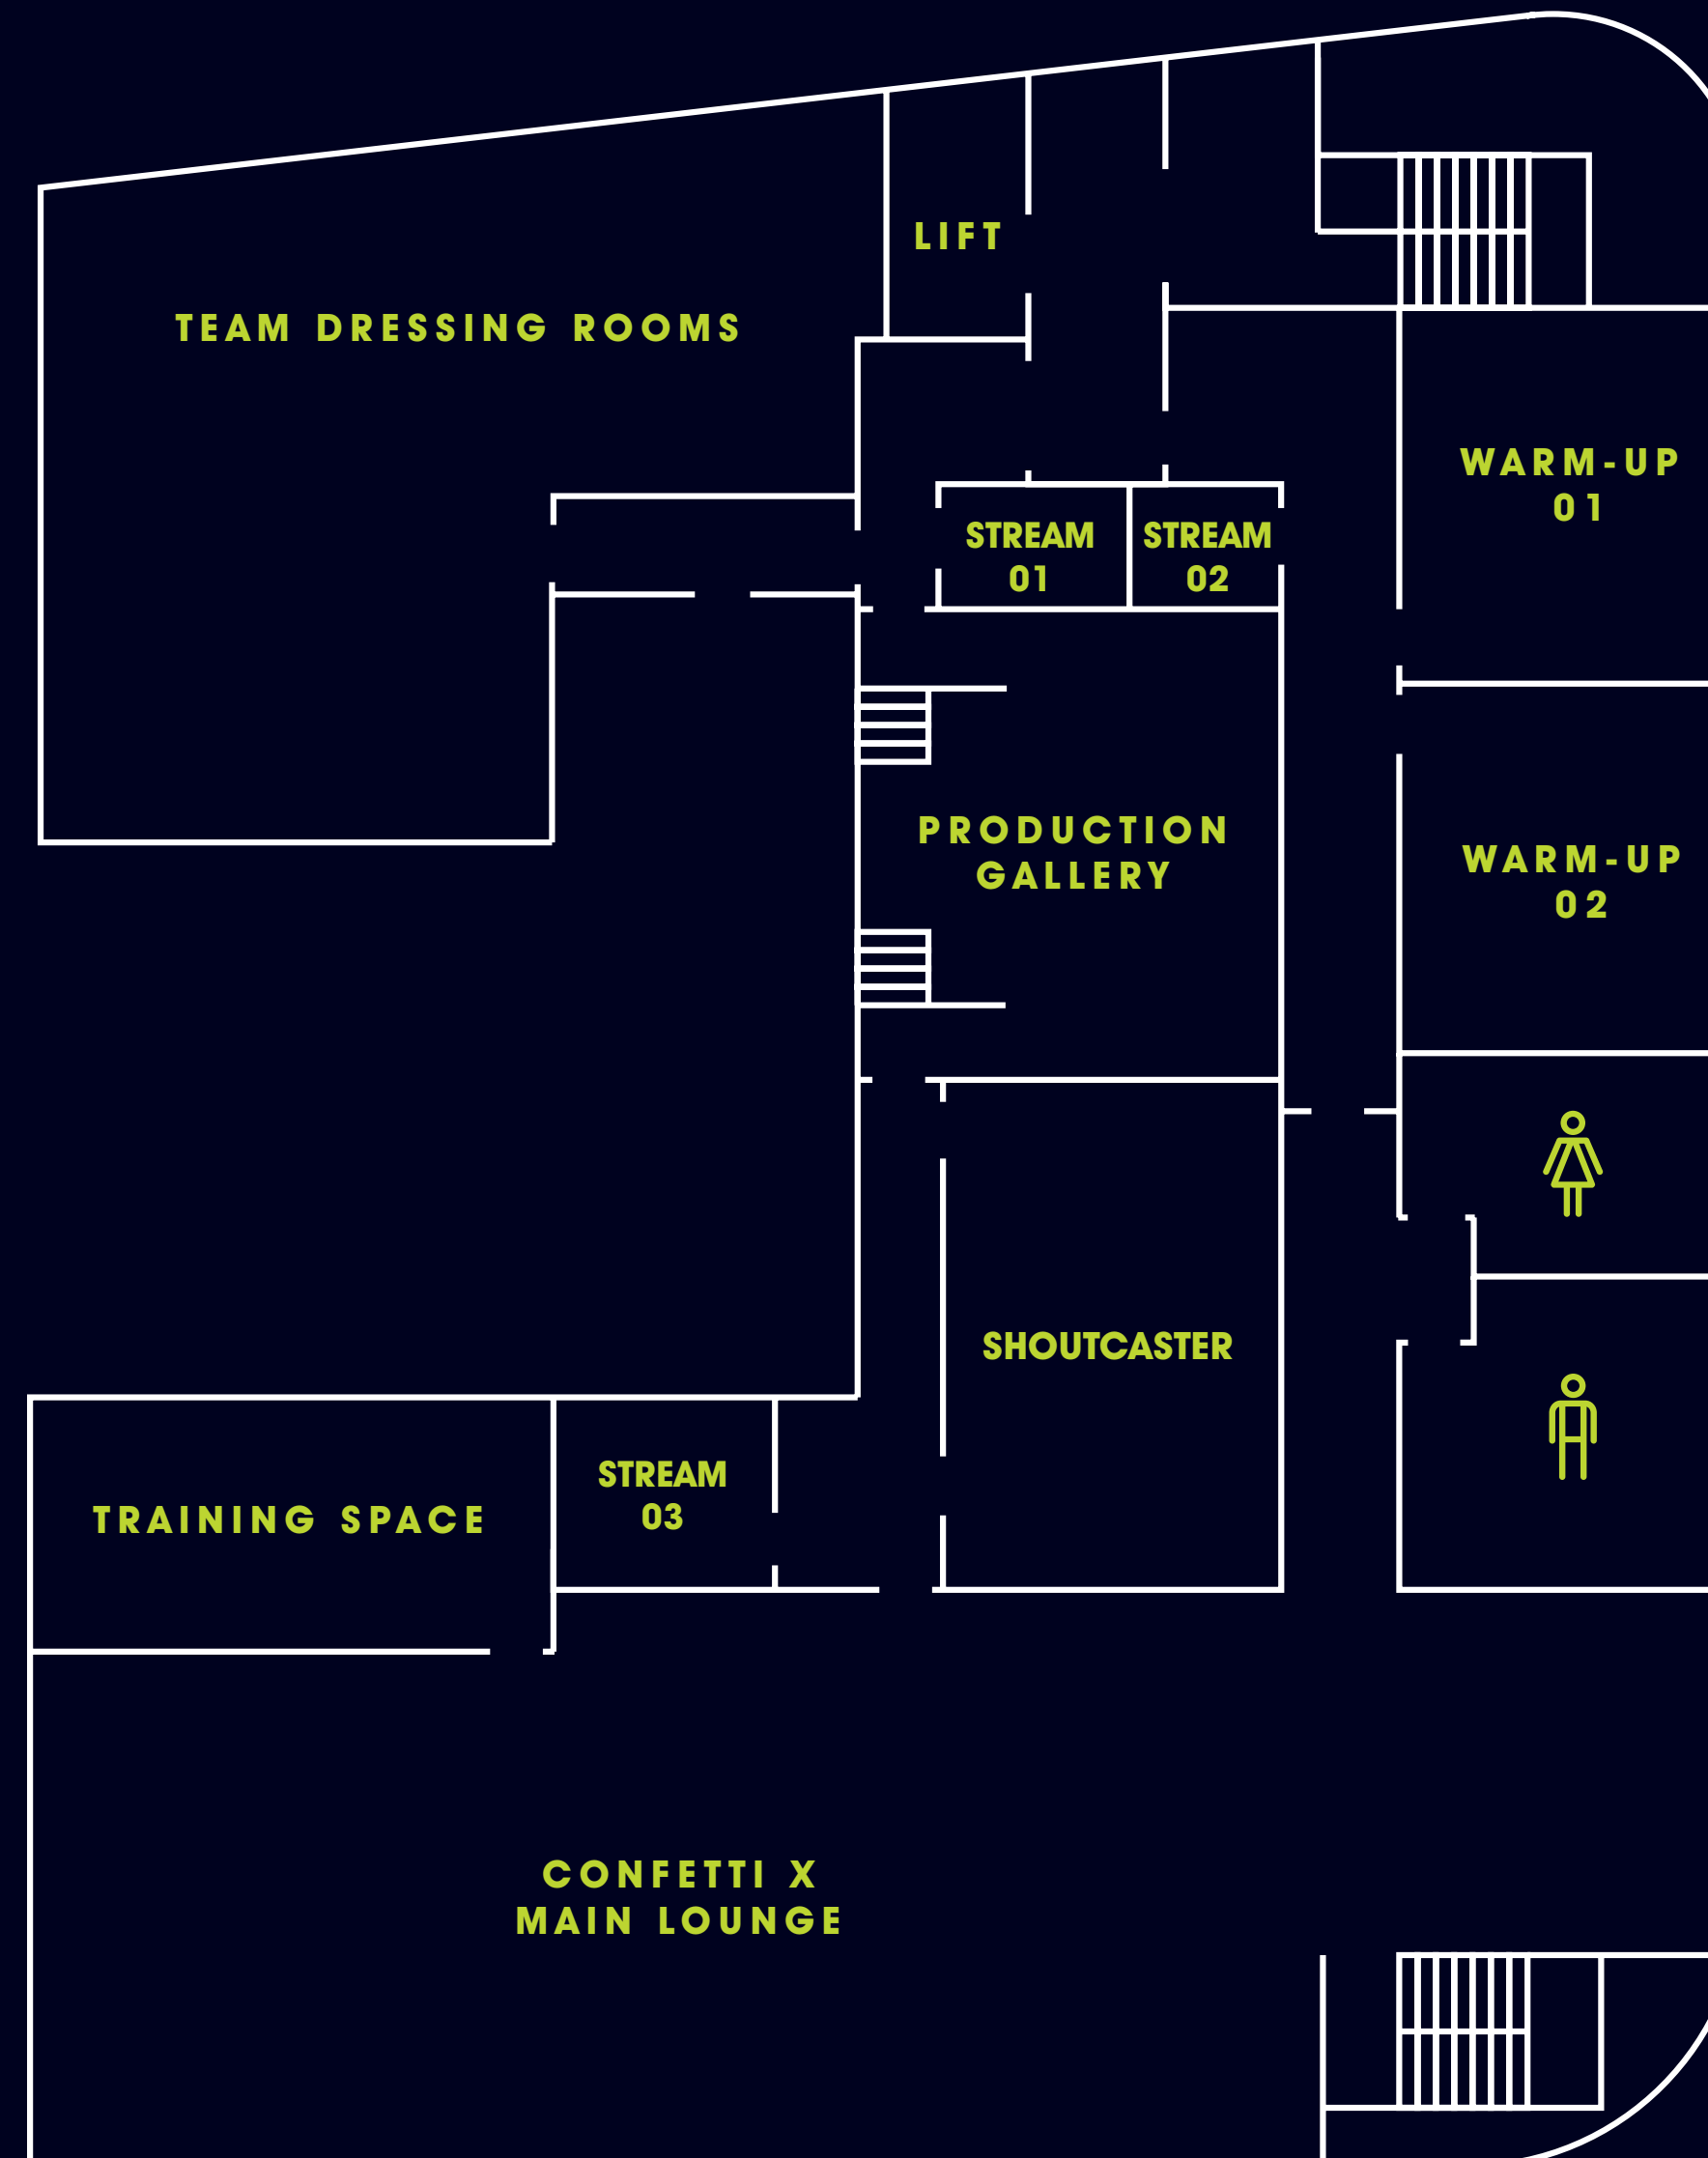

Esports Venue

First floor

Venue spec:

- 9,000 sqft production and social spaces
- Main audience lounge and secondary tournament venue
- High spec broadcast gallery including full audio and vision mixing, motion graphics, lighting and virtual environment control
- Team warm-up facilities
- Training suites with individual streaming stations
- Multiple shoutcaster and Analyst rooms
- Green screen studio for virtual sets